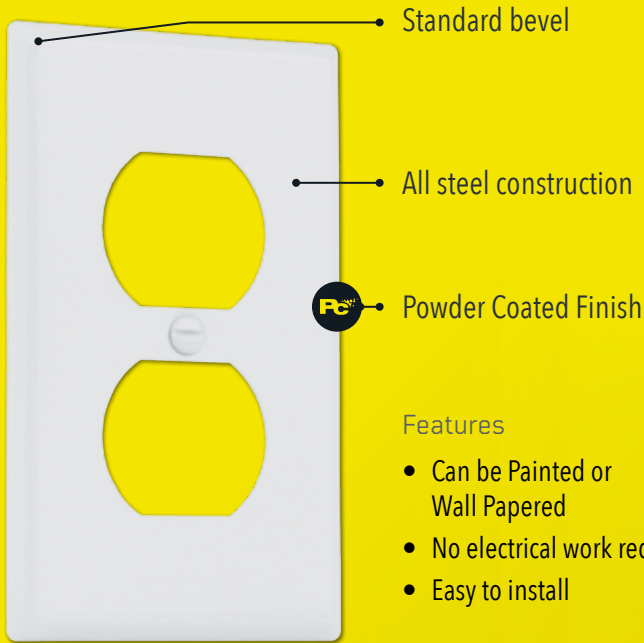

STANDARD METAL WALL PLATES

Standard wall coverage for general use

Features

- Can be Painted or Wall Papered
- No electrical work required
- Easy to install