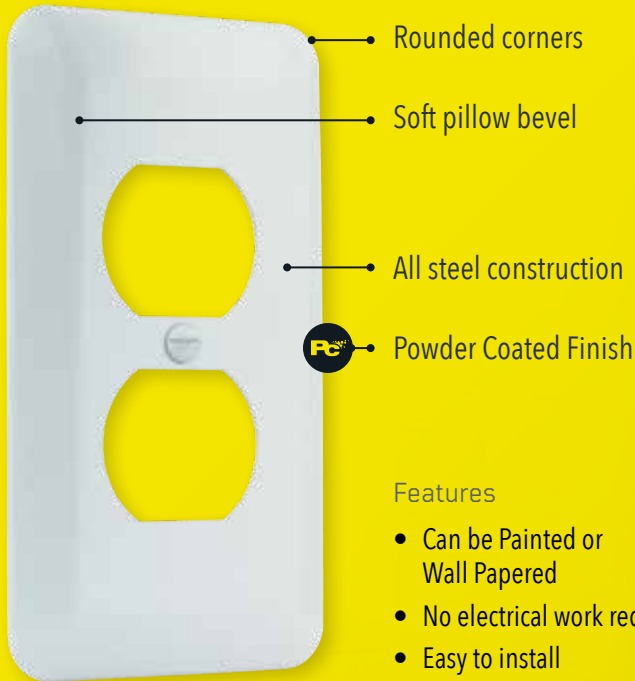

# STANDARD STAINLESS STEEL

Item#	Description	Color	Series	UPC	I2OF5	Pack Qty.
TPSSSU-B	1-Gang Blank	Stainless Steel	Standard	8-11108-03590-6	108-11108-03590-3	10
TPSSSU-D	1-Gang Duplex	Stainless Steel	Standard	8-11108-03592-0	108-11108-03592-7	10
TPSSSU-R	1-Gang Rocker	Stainless Steel	Standard	8-11108-03589-0	108-11108-03589-7	10
TPSSSU-11	1-Gang Receptacle - 1.5938 in Hole	Stainless Steel	Standard	8-11108-03598-2	108-11108-03598-9	10
TPSSSU-T	1-Gang Toggle	Stainless Steel	Standard	8-11108-03591-3	108-11108-03591-0	10
TPSSSU-12	1-Gang Receptacle - 2.156 in Hole	Stainless Steel	Standard	8-11108-03599-9	108-11108-03599-6	10
TPSSSU-DD	2-Gang Duplex/Duplex	Stainless Steel	Standard	8-11108-03593-7	108-11108-03593-4	10
TPSSSU-TR	2-Gang Toggle/Rocker	Stainless Steel	Standard	8-11108-03595-1	108-11108-03595-8	10
TPSSSU-22	2-Gang Receptacle - 2.156 in Hole	Stainless Steel	Standard	8-11108-03600-2	108-11108-03600-9	10
TPSSSU-TTT	3-Gang Toggle/Toggle/Toggle	Stainless Steel	Standard	8-11108-03596-8	108-11108-03596-5	10

# PRINCESS METAL WALL PLATES

Larger wall coverage to help cover wall imperfections