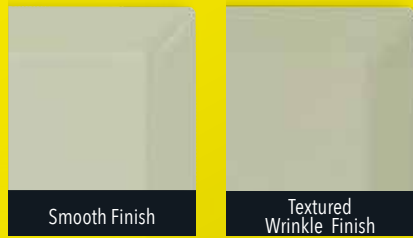

JUMBO METAL WALL PLATES

Largest wall coverage to help cover the more significant wall imperfections

Dimensions

1-Gang	3.5" X 5.5"
2-Gang	5.5" X 5.5"

Features

- Can be painted or wallpapered
- No electrical work required
- Easy to install