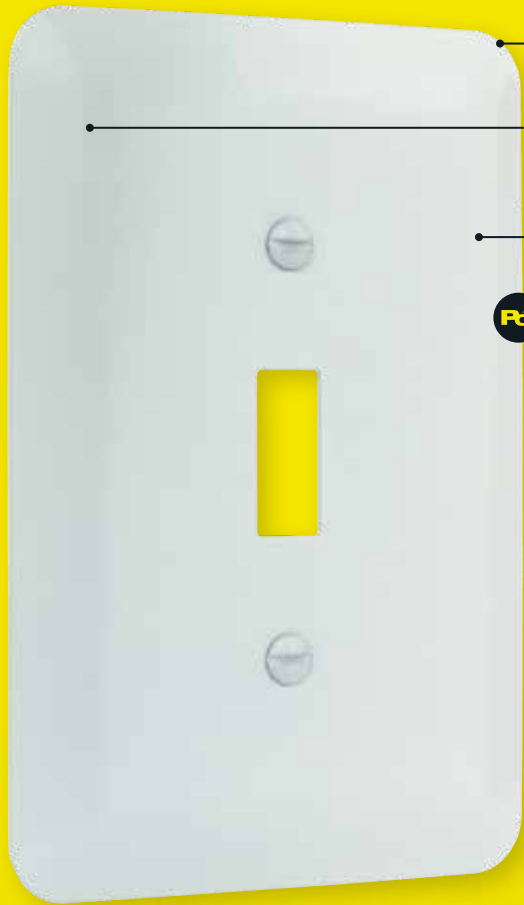

MAXI/MIDWAY METAL WALL PLATES

Extra large wall coverage. Larger on all sides to help cover significant wall imperfections

Rounded corners

Soft pillow bevel

All steel construction

Powder Coated Finish

Dimensions

1-Gang	3.5" X 5"
2-Gang	4.57" X 5"
3-Gang	6.42" X 5"

Features

- Can be Painted or Wall Papered
- No electrical work required
- Easy to install